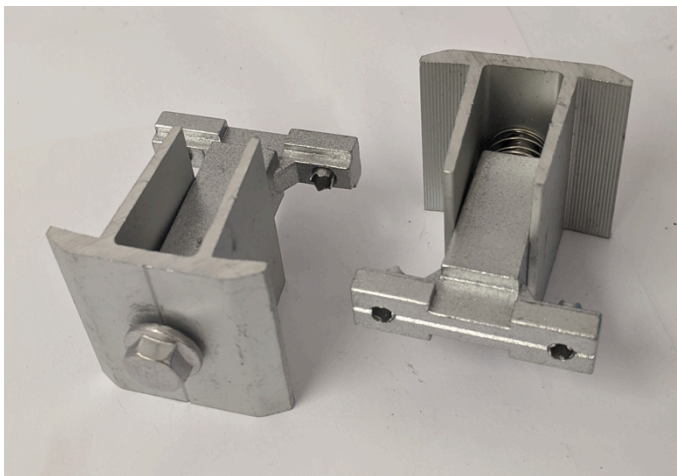

Sunmodo Groundmount System Box Contents

12 x A20297-001 END CAP, HR300, GRAY

4 x A20380-001 2.5" PIPE END CAP

8 x K10219-001 2"AL PIPE CLAMP KIT

2 x K10222-001 2.5" PIPE CLAMP KIT

12 x K10338-030 END CLAMP KIT WITH COLLAR (30mm)

6 x K10356-001 UNIVERSAL MID CLAMP KIT

12 x K10343-005 2.5" AL PIPE U-CLAMP KIT

2 x K10342-001 2.5" PIPE SPLICE KIT

6 x K10341-002 2.5" PIPE TEE KIT