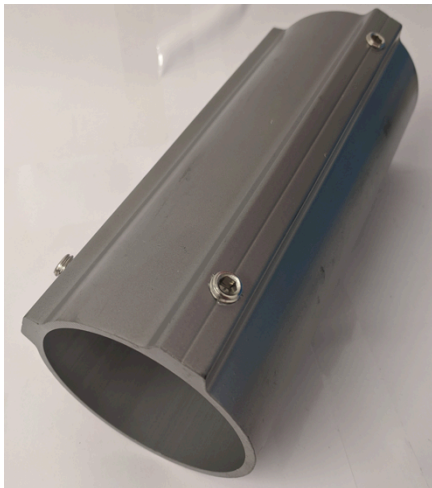

Sunmodo Groundmount System Box Contents

12 x A20297-001 END CAP, HR300, GRAY

4 x A20380-001 2.5" PIPE END CAP

8 x K10219-001 2"AL PIPE CLAMP KIT

2 x K10222-001 2.5" PIPE CLAMP KIT

12 x K10338-030 END CLAMP KIT WITH COLLAR (30mm)

6 x K10356-001 UNIVERSAL MID CLAMP KIT

12 x K10343-005 2.5" AL PIPE U-CLAMP KIT

2 x K10342-001 2.5" PIPE SPLICE KIT

6 x K10341-002 2.5" PIPE TEE KIT