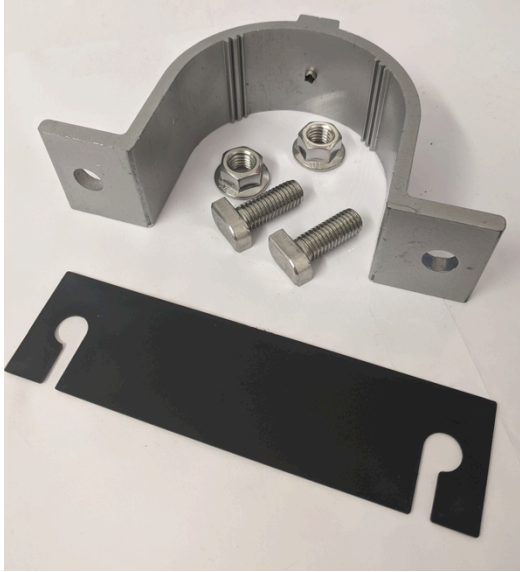

Sunmodo Groundmount System Box Contents

12 x A20297-001 END CAP, HR300, GRAY

4 x A20380-001 2.5" PIPE END CAP

8 x K10219-001 2"AL PIPE CLAMP KIT

2 x K10222-001 2.5" PIPE CLAMP KIT

12 x K10338-030 END CLAMP KIT WITH COLLAR (30mm)

6 x K10356-001 UNIVERSAL MID CLAMP KIT

12 x K10343-005 2.5" AL PIPE U-CLAMP KIT

2 x K10342-001 2.5" PIPE SPLICE KIT

6 x K10341-002 2.5" PIPE TEE KIT