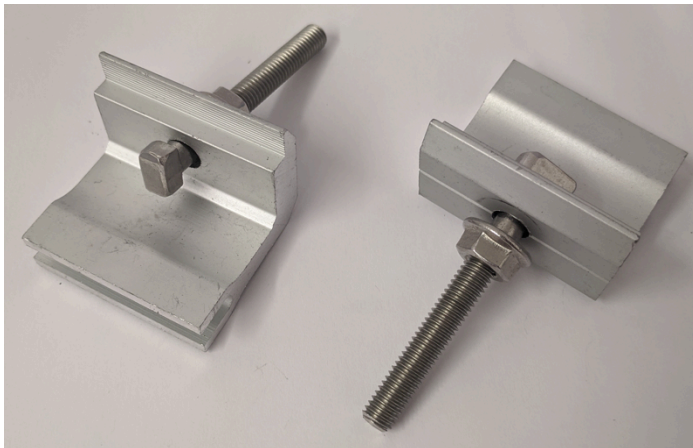

Sunmodo Groundmount System Box Contents

12 x A20297-001 END CAP, HR300, GRAY

4 x A20380-001 2.5" PIPE END CAP

8 x K10219-001 2"AL PIPE CLAMP KIT

2 x K10222-001 2.5" PIPE CLAMP KIT

12 x K10338-030 END CLAMP KIT WITH COLLAR (30mm)

6 x K10356-001 UNIVERSAL MID CLAMP KIT

12 x K10343-005 2.5" AL PIPE U-CLAMP KIT

2 x K10342-001 2.5" PIPE SPLICE KIT

6 x K10341-002 2.5" PIPE TEE KIT