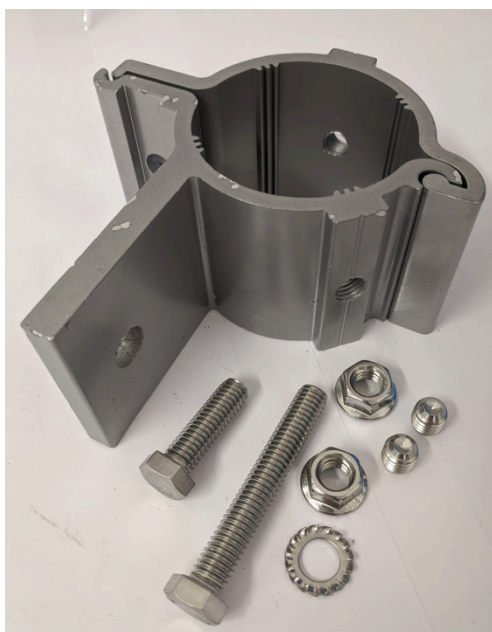

Sunmodo Groundmount System Box Contents

12 x A20297-001 END CAP, HR300, GRAY

4 x A20380-001 2.5" PIPE END CAP

8 x K10219-001 2"AL PIPE CLAMP KIT

2 x K10222-001 2.5" PIPE CLAMP KIT

12 x K10338-030 END CLAMP KIT WITH COLLAR (30mm)

6 x K10356-001 UNIVERSAL MID CLAMP KIT

12 x K10343-005 2.5" AL PIPE U-CLAMP KIT

2 x K10342-001 2.5" PIPE SPLICE KIT

6 x K10341-002 2.5" PIPE TEE KIT